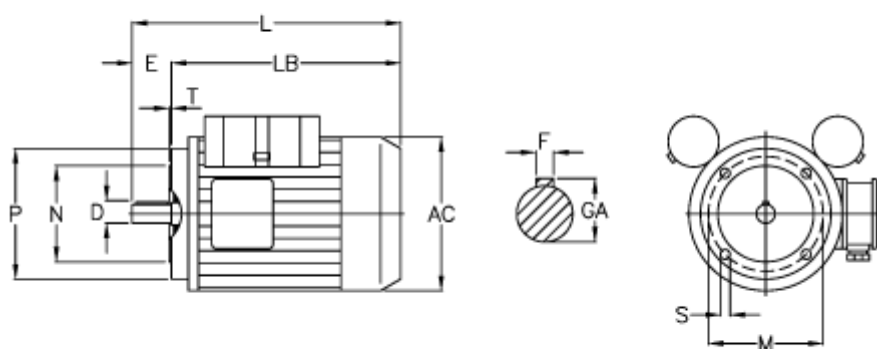

Article number: 25025465002

Description: ICME Single-phase motor MD71 A4 0,25KW  
4 - 1400 rpm 1x230 Volt 50Hz B14 with starting & running capacitor

## Measures

AC = 137	M = 85
D = 14	N = 70
E = 30	P = 105
F = 5	S = M6
GA = 16	T = 2.5
HB = 107	Z = 210
L = 268	
LB = 238	